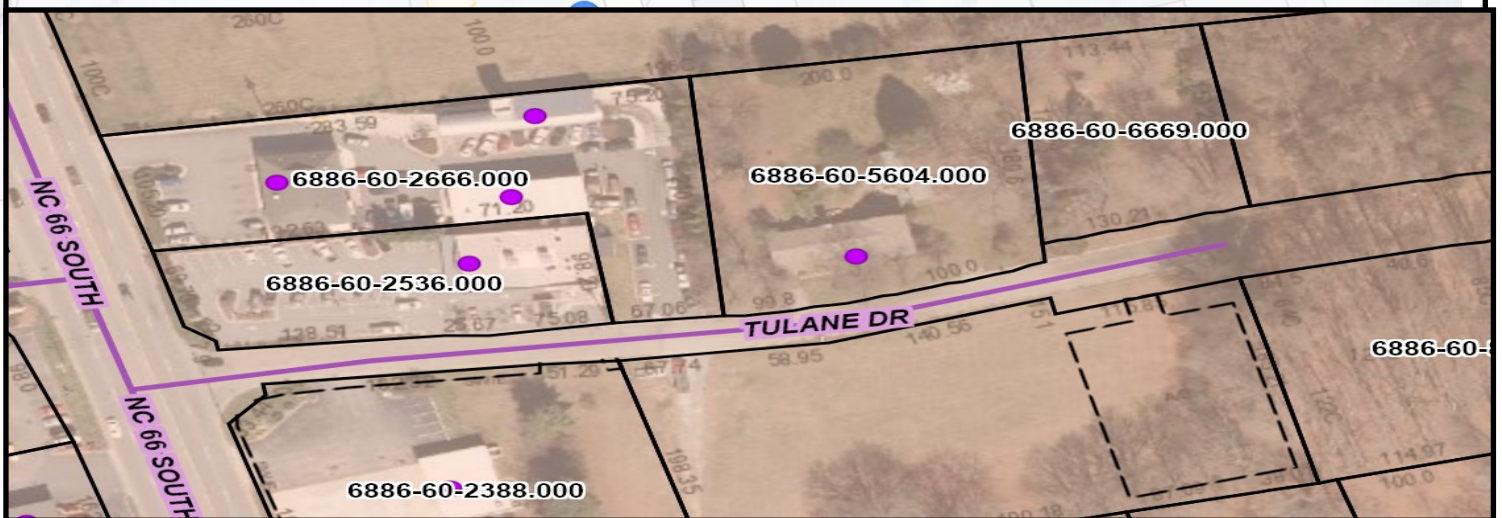

FOR SALE

809 Tulane Drive Kernersville, NC

- 1.39 Acres Commercial Land
- Level Topography
- Zoned GB
- Water, Sewer, Cable
- Curb and Gutters
- Great location near Interstate
- Behind Prissy Polly's Barbecue
- \$397,500